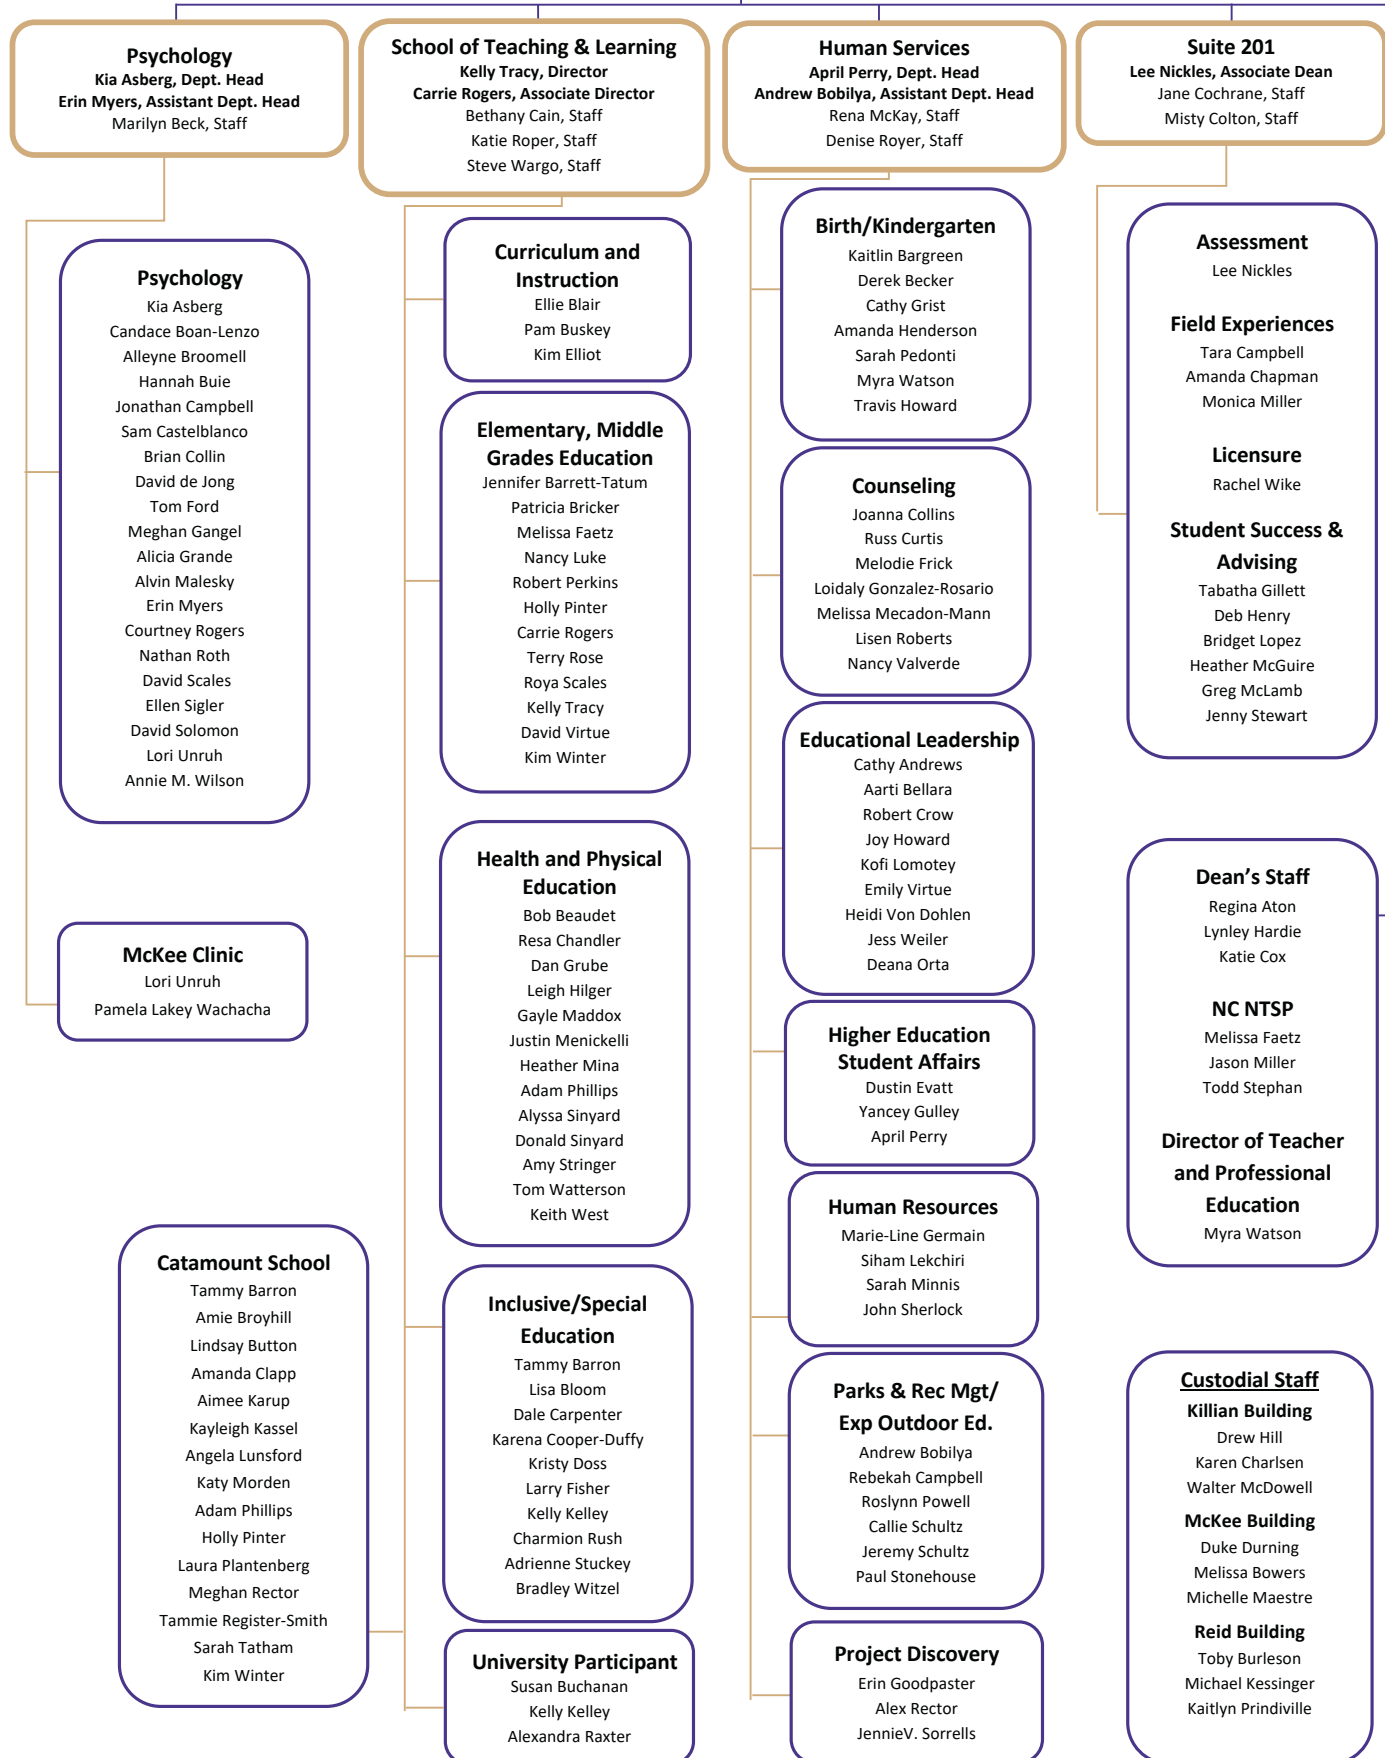

College of Education and Allied Professions

Kim Winter, Dean

Faculty / Staff	Ext.	Office	@wcu.edu
Andrews, Cathy	4900	BP 340	andrewsc@
Asberg, Kia	3451	KL 302 B1	kasberg@
Aton, Regina	3303	KL 204	rgaton@
Bargreen, Kaitlin	Remote	KL 208	kbargreen@
Barrett-Tatum, Jennifer	3349	KL 114	jabarrett@
Barron, Tammy	2990	KL 203A	tlbarron@
Beaudet, Bob	3543	RD 122C	rbeaudet@
Beck, Marilyn	3364	KL 302B	mabeck@
Becker, Derek	2196	KL 218B	drbecker@
Bellara, Aarti	Remote	KL 209G	abellara@
Blair, Ellie	7108	RD 100	ejblair@
Bloom, Lisa	3288	KL 203 C4	bloom@
Boan-Lenzo, Candace	3369	KL 306E	cboan@
Bobilya, Andrew	3326	RD 130A	ajbobilya@
Bricker, Patricia	3352	KL 101	bricker@
Broomell, Alleyne	2189	KL 302O	abroomell@
Broyhill, Amie	331.1775	Catamount Sc	abroyhill@
Buchanan, Susan	3297	KL 120	skbuchanan@
Buie, Hannah	3324	KL 301A	hbuala@
Buskey, Pam	3342	KL 212C	pbuskey@
Button, Lindsay	331.1775	Catamount Sc	lbutton@
Cain, Bethany	3541	KL 205	bcain@
Campbell, Jonathan	3332	KL 306D	jmcampbell@
Campbell, Tara	3315	KL 201N	campbellt@
Carpenter, Dale	3305	RD 106	carpenter@
Castelblanco, Sam	3784	KL 302C	scastelblanco@
Chandler, Resa	2824	RD 122A	tmchandler@
Chapman, Amanda	3310	KL 201K	abchapman@
Clapp, Amanda	331.1775	Catamount Sc	agclapp@
Cochrane, Jane	3317	KL 201H	jcochrane@
Collin, Brian	3363	MK G49	bcollin@
Collins, Joanna	654.656	BP 2TS, 320B	collinsj@
Colton, Misty	2747	KL 201	mcolton@
Cooper-Duffy, Karena	3285	KL 203B	kcooper@
Crow, Robert	3113	KL 209E	rcrow@
Curtis, Russ	654.6528	BP 2TS, 320E	curtis@
de Jong, David	3770	MK G48	ddejong@
Doss, Kristy	3286	KL 203C3	kkdoss@
Elliott, Kim	399.1543	KL 210D	elliottk@
Evatt, Dustin	2115	MK G22B	devatt@
Faetz, Melissa	2204	KL 212A	mkfaetz@
Fisher, Larry	3907	KL 210A	lfisher@
Ford, Tom	2109	KL 306A	tford@
Frick, Melodie	6564	BP 2TS, 320D	mhfrick@
Gangel, Meghan	3361	KL 302K	mgangel@
Germain, Marie-Line	3959	KL 214B	mgermain@
Gillett, Tabatha	2649	KL 201D	tgillett@
Gonzalez-Rosario, Loidaly	654.6505	BP 2TS, 320F	lgonzalezrosario@
Goodpaster, Erin	3482	Camp 150	egoodpaster@
Grande, Alicia	2908	KL 301C	agrande@
Grist, Cathy	2272	KL 218A	clgrist@
Grube, Dan	3322	RD 102	dgrube@
Gulley, Yancey	3372	MK G22C	nygulley@
Hardie, Lynley	3304	KL 204C	lehardie@
Henderson, Amanda	7730	KL 209C	arhenderson@
Henderson, Rebekah	3845	RD 122E	rhenderson@
Henry, Deb	3313	KL 201N	dchenry@
Hilger, Leigh	3647	RD 130D	ljhilger@
Howard, Joy	Remote	KL 209D	howardk@
Howard, Travis	Remote	Remote	thoward@
Karup, Aimee	331.1775	Catamount Sc	akarup@
Kassel, Kayleigh	331.1775	Catamount Sc	kkassel@
Kelley, Kelly	3298	KL 120	kkelley@
Lakey Wachacha, Pamela	2473	MK G30	palakey@
Lekchiri, Siham	2493	KL 214C	slekchiri@
Lomotey, Kofi	Remote	KL 210C	klomotey@
Lopez, Bridget	2000	KL 201E	blopez@
Luke, Nancy	3341	KL 212B	nluke@
Lunsford, Angela	331.1775	Catamount Sc	alunsford@