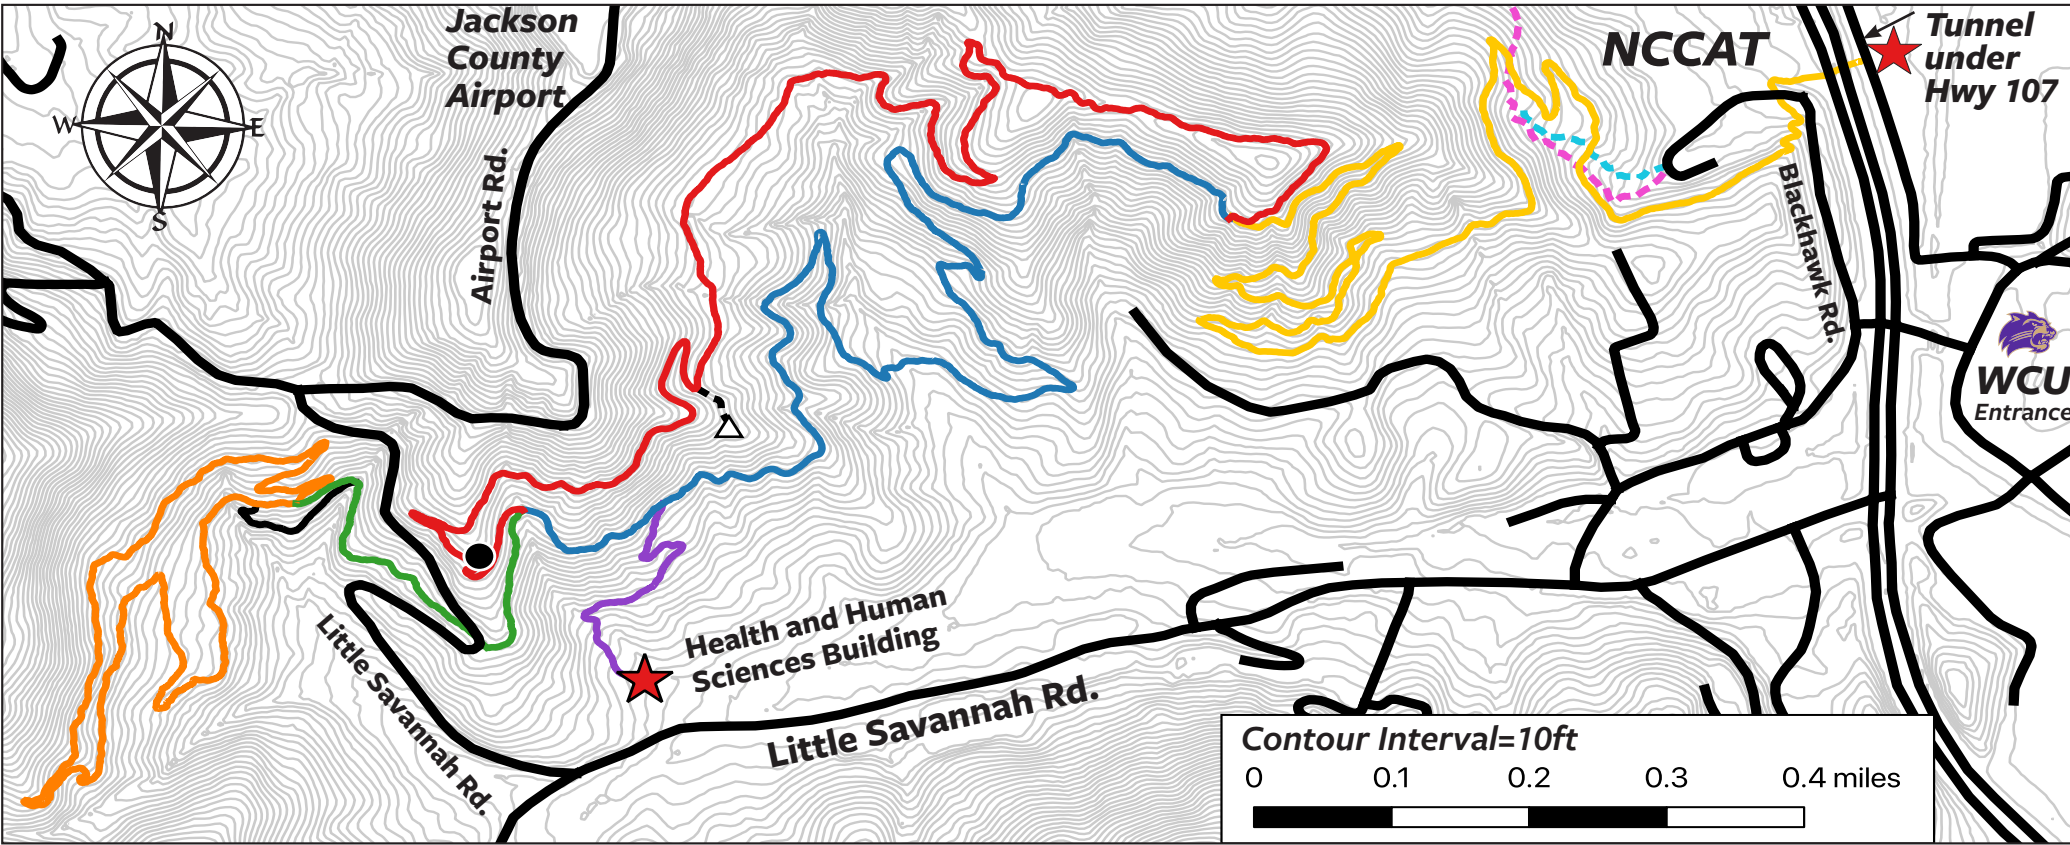

WCU TRAIL SYSTEM

In the event of an emergency, call 911 or WCU Campus Police at 828.227.8911.
 Note the color of trail blazes for the segment of trail where you are located, as well as the nearest waypoint (marked with a color blaze and number) labeled approximately every 1/5 of a mile. Cell phone coverage may be limited or lost at points on the trail.

Maintained by volunteers coordinated by Base Camp Cullowhee Outdoor Program under the Department of Campus Recreation and Wellness and Nantahala Area SORBA. To report trail maintenance needs, email basecamp@wcu.edu or call 828.227.7069.

LEGEND

- ★ WCU Trailhead
- Orange line Gribble Gap Loop (1.4 miles)
- Black line Corkscrew (0.1 miles)
- Green line Little Savannah Connector (0.4 miles)
- Blue line Lower Long Branch (1.4 miles)
- Red line Upper Long Branch (1.5 miles)
- Purple line HHS Connector (0.3 miles)
- Yellow line Cullowhee Connector (1.7 miles)
- Cyan dashed line Low Ropes Course
- Magenta dashed line Wildflower (No Bikes)
- △ Overlook
- Sculpture